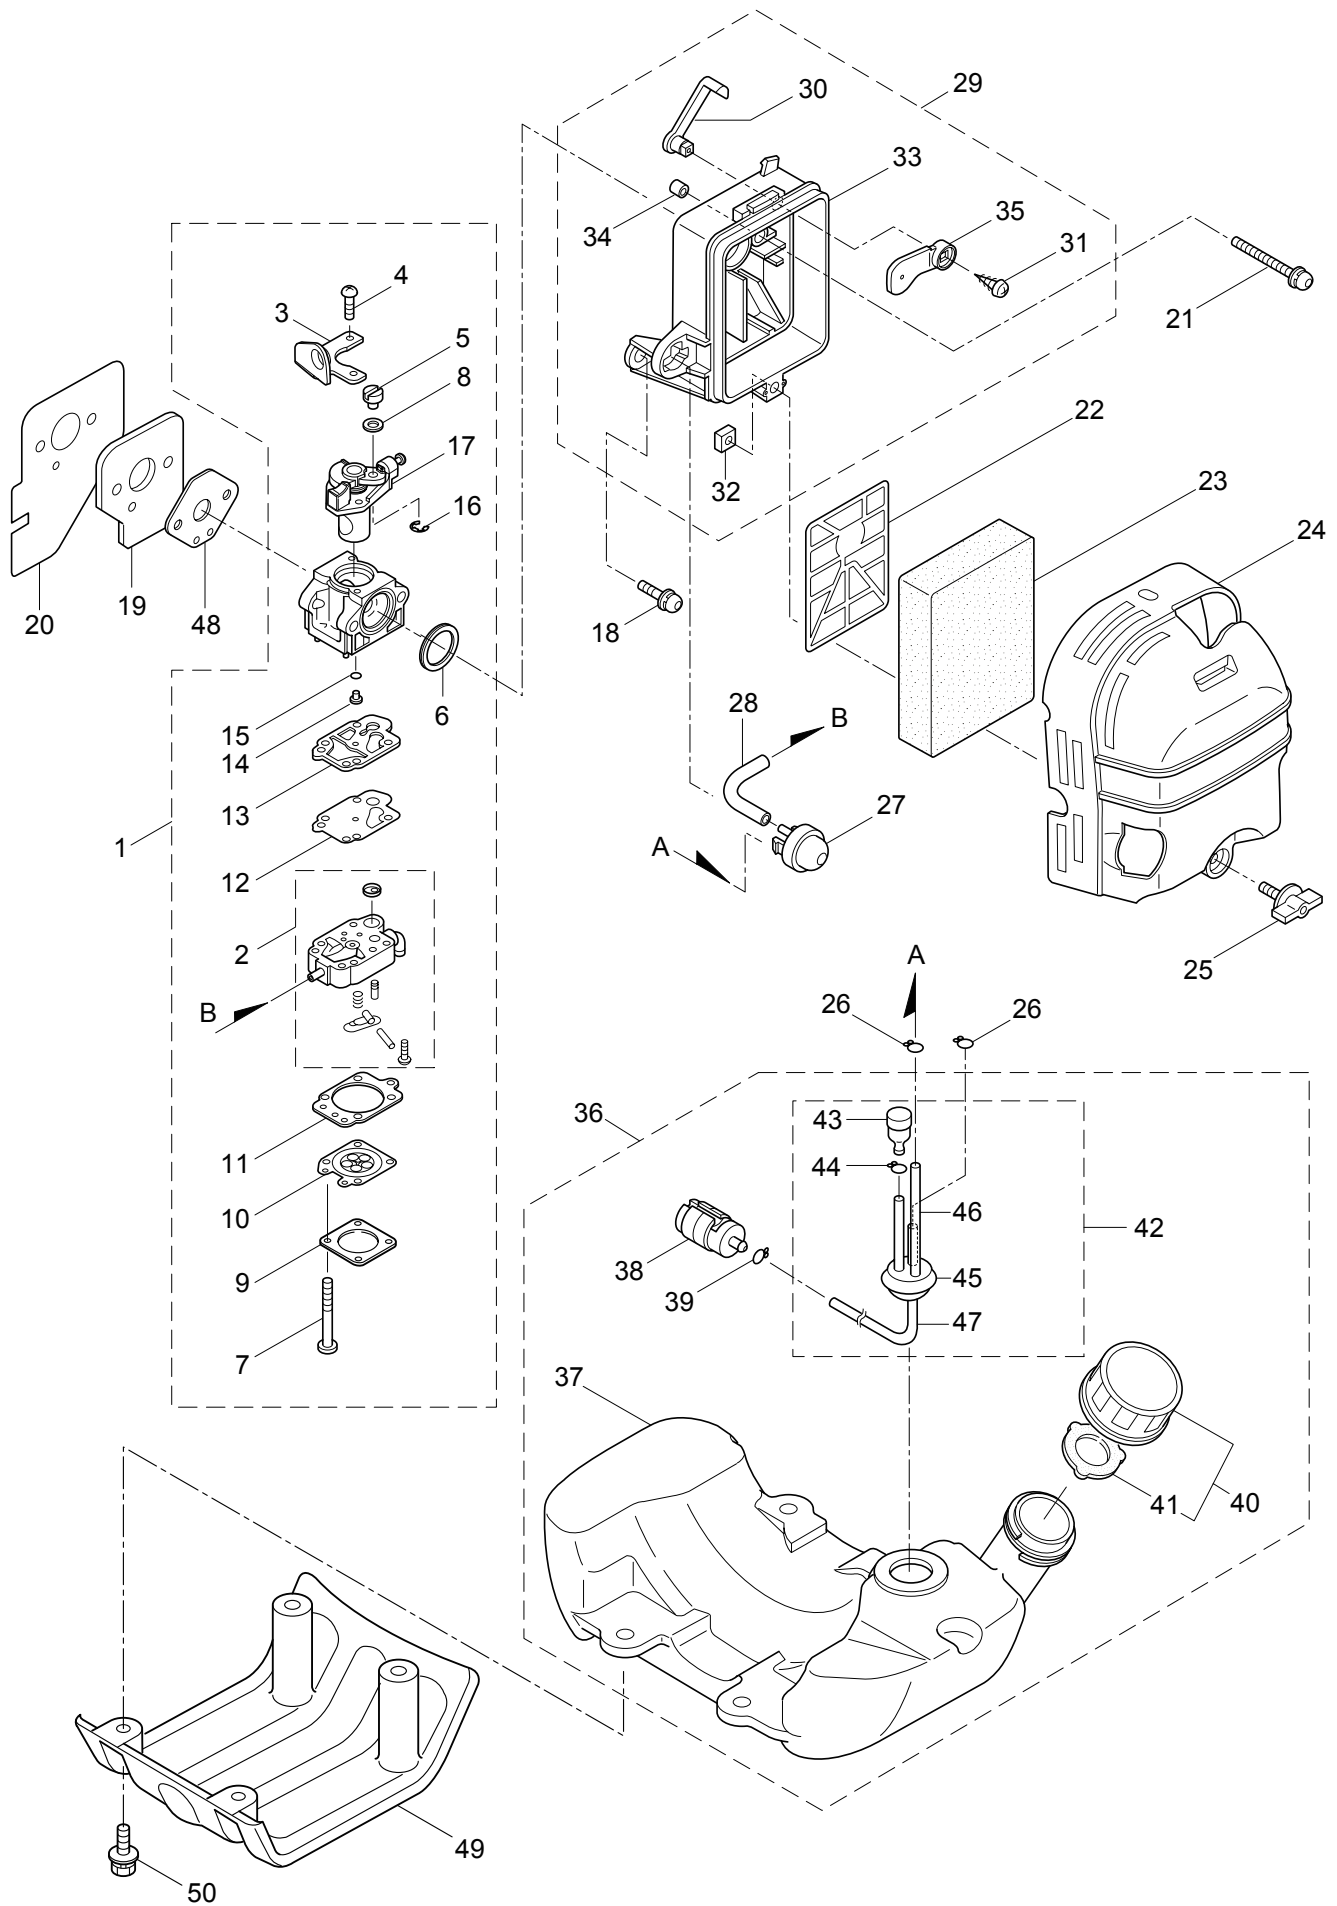

4. BC4321H
CARBURETOR, FUEL TANK

Ref. No.	Part No.	Part Name	Q'ty	Remarks
4-46	282511	Return Pipe	1	
4-47	262649	Fuel Pipe	1	
4-48	282301	Gasket	1	
4-49	285757	Stand	1	
4-50	281714	Cap Screw	4	M5x20