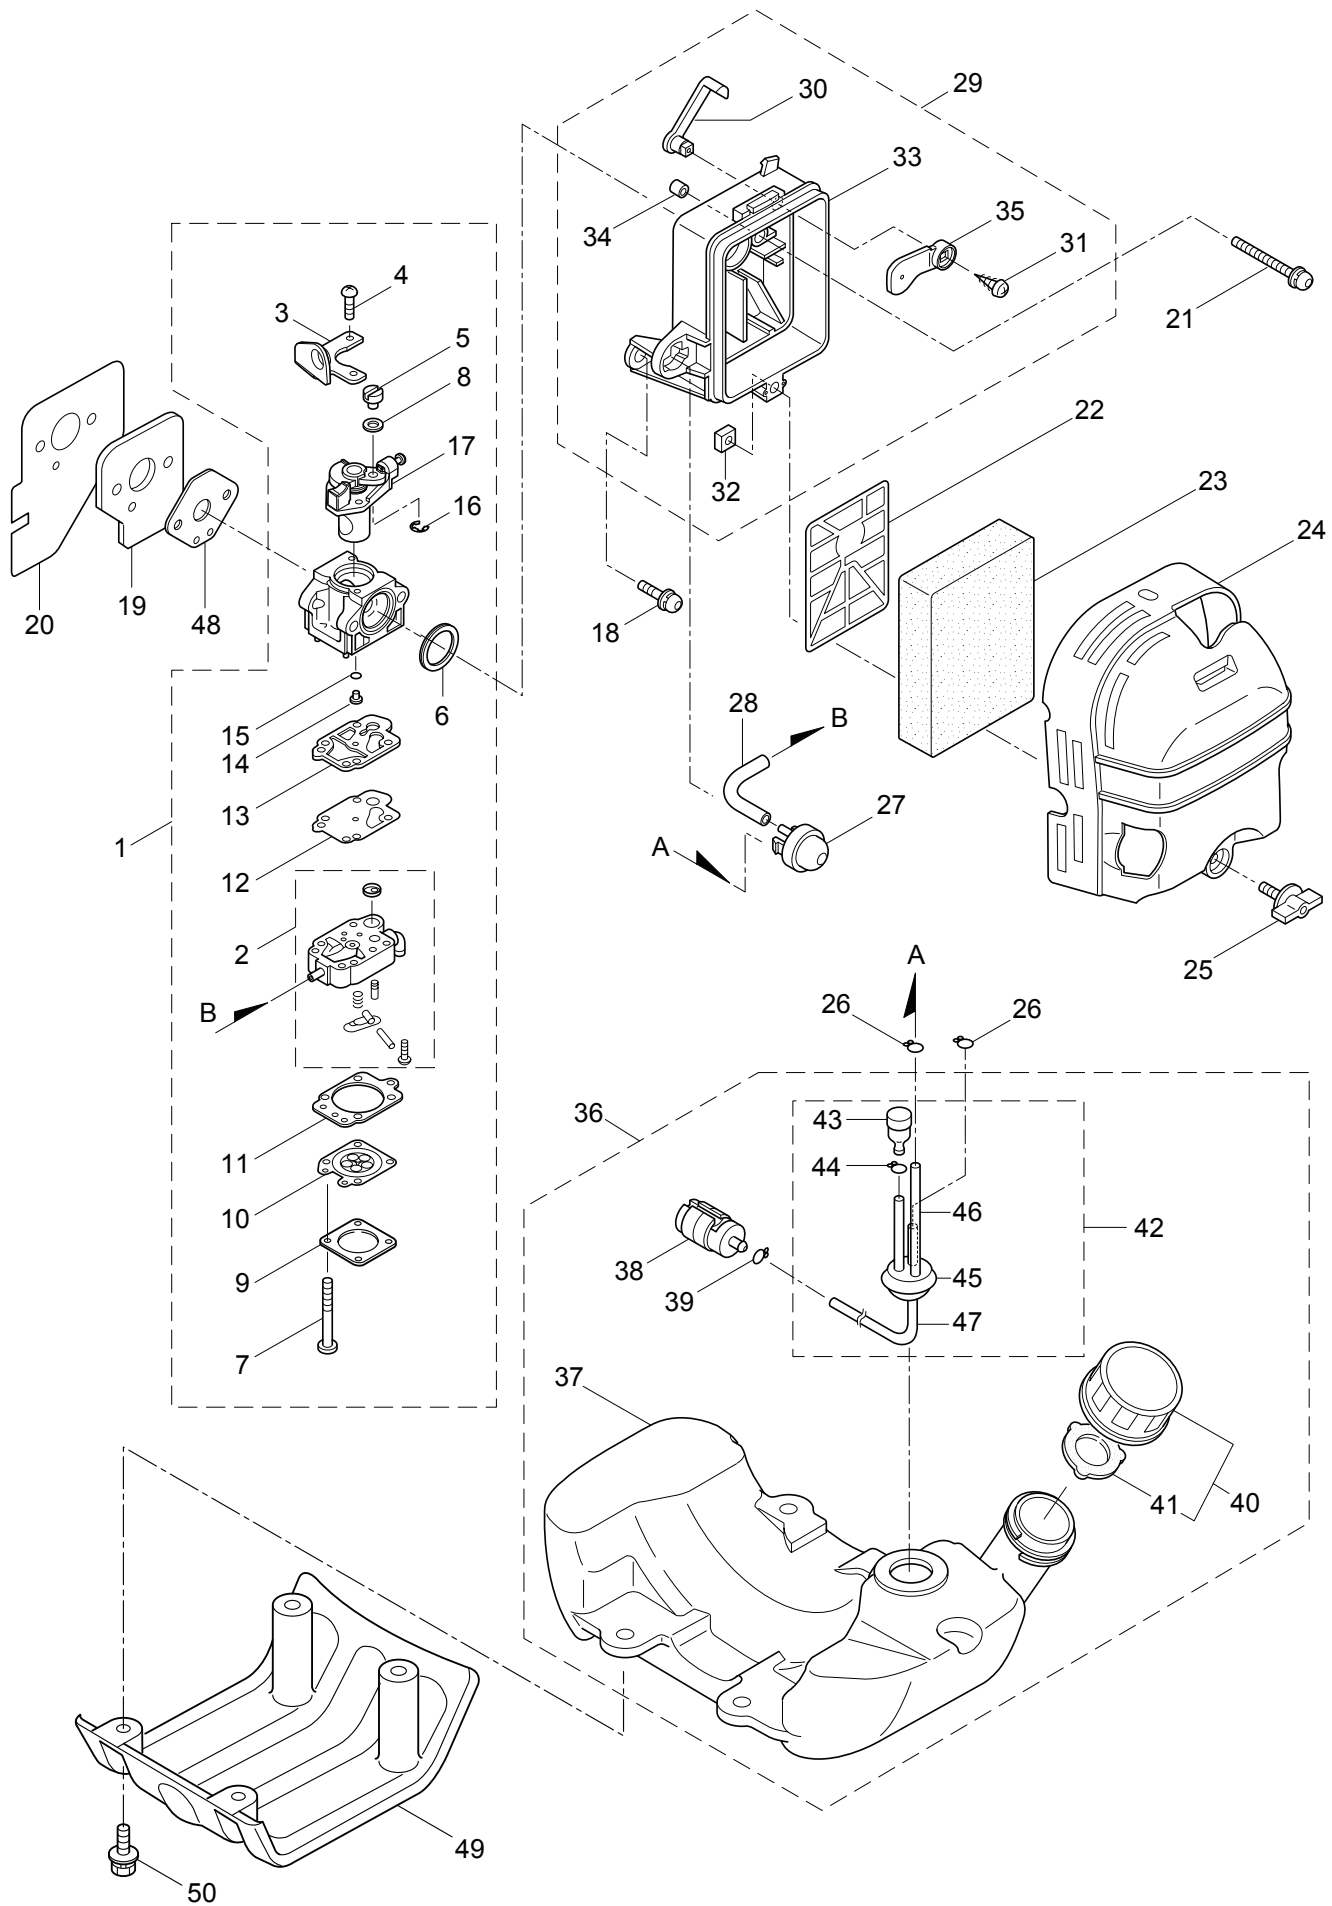

4. BC4321H
CARBURETOR, FUEL TANK

Ref. No.	Part No.	Part Name	Q'ty	Remarks
4-46	282511	Return Pipe	1	
4-47	262649	Fuel Pipe	1	
4-48	282301	Gasket	1	
4-49	285757	Stand	1	
4-50	281714	Cap Screw	4	M5x20