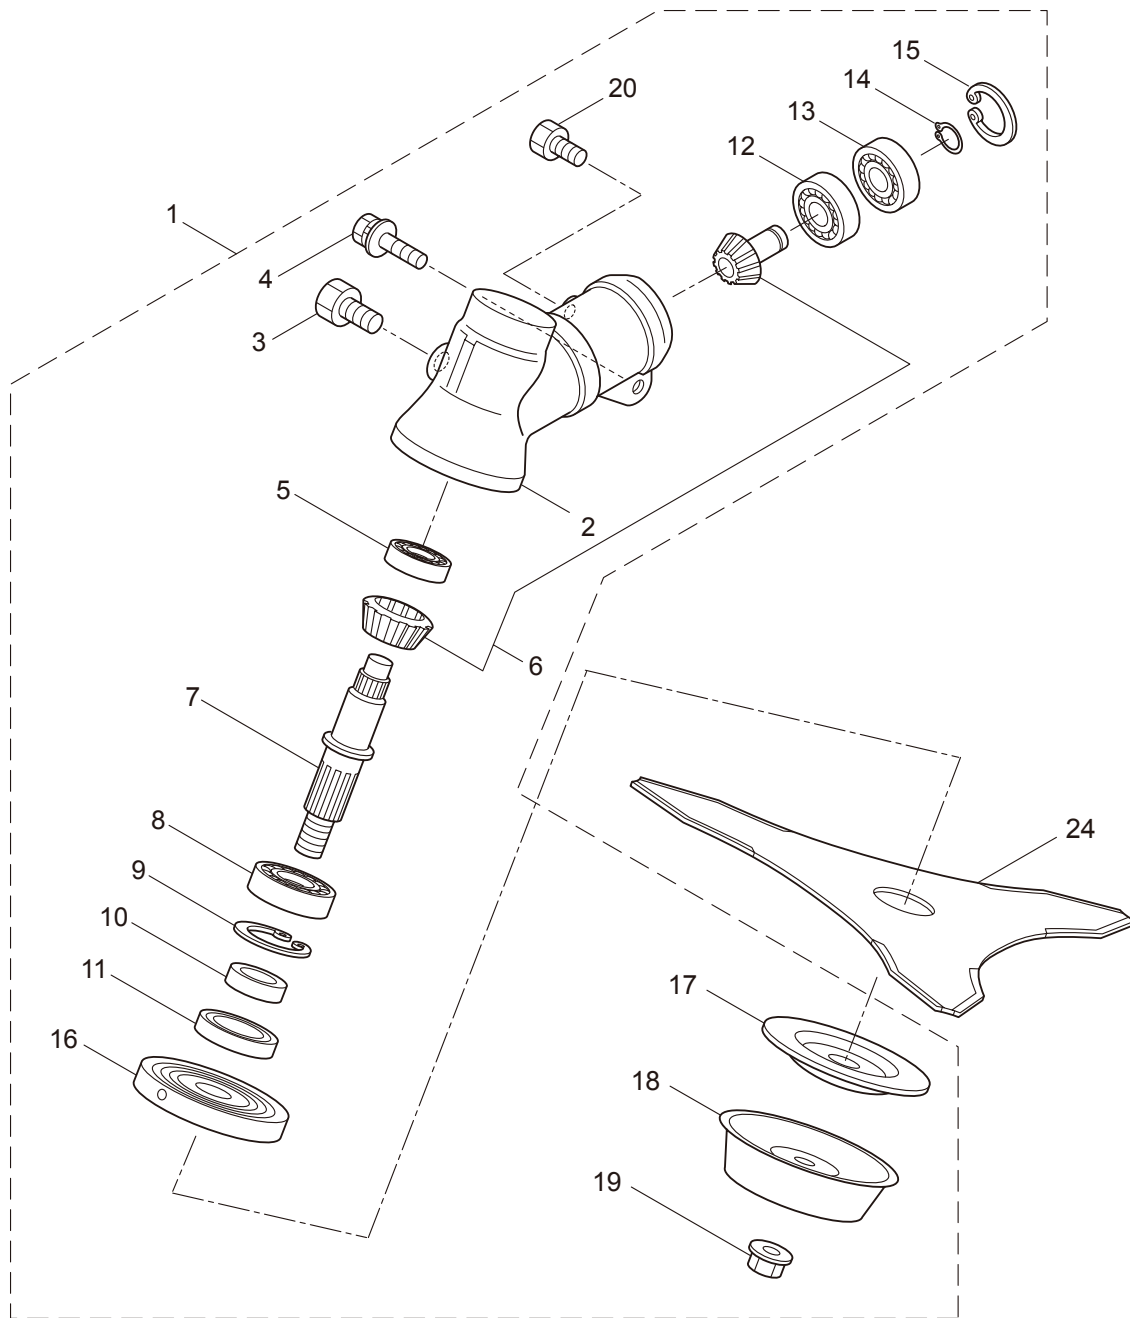

2. BC4321H
GEAR CASE

Ref. No.	Part No.	Part Name	Q'ty	Remarks
2-1	229098	Gearcase Ass'y	1	Incl.2-20
2-2	219646	Gearcase	1	
2-3	089101	Bolt	1	M8x10
2-4	092556	Bolt	1	M6x30
2-5	210560	Bearing	1	#609
2-6	227102	Gear Set	1	
2-7	229099	Blade Shaft	1	
2-8	022009	Bearing	1	#6002
2-9	016732	Snap Ring	1	#32
2-10	212394	Collar	1	15x22x8L
2-11	211818	Oil Seal	1	D22 32 6
2-12	014490	Bearing	1	#6000
2-13	106933	Bearing	1	#6000Z
2-14	014210	Snap Ring	1	#10
2-15	054676	Snap Ring	1	#26
2-16	217060	Boss Adapter	1	
2-17	217061	Clamping Washer	1	
2-18	230849	Stabilizer	1	
2-19	227961	Blade Locking Nut	1	
2-20	089747	Bolt	1	M6x12
2-21	228008	Box Spanner	1	
2-22	022865	Double-ended Wrench	1	8x10
2-23	210181	Lever Handle	1	3.5x170L
2-24	227910	3-Teeth Blade	1	
2-25	230756	Instruction Manual	1