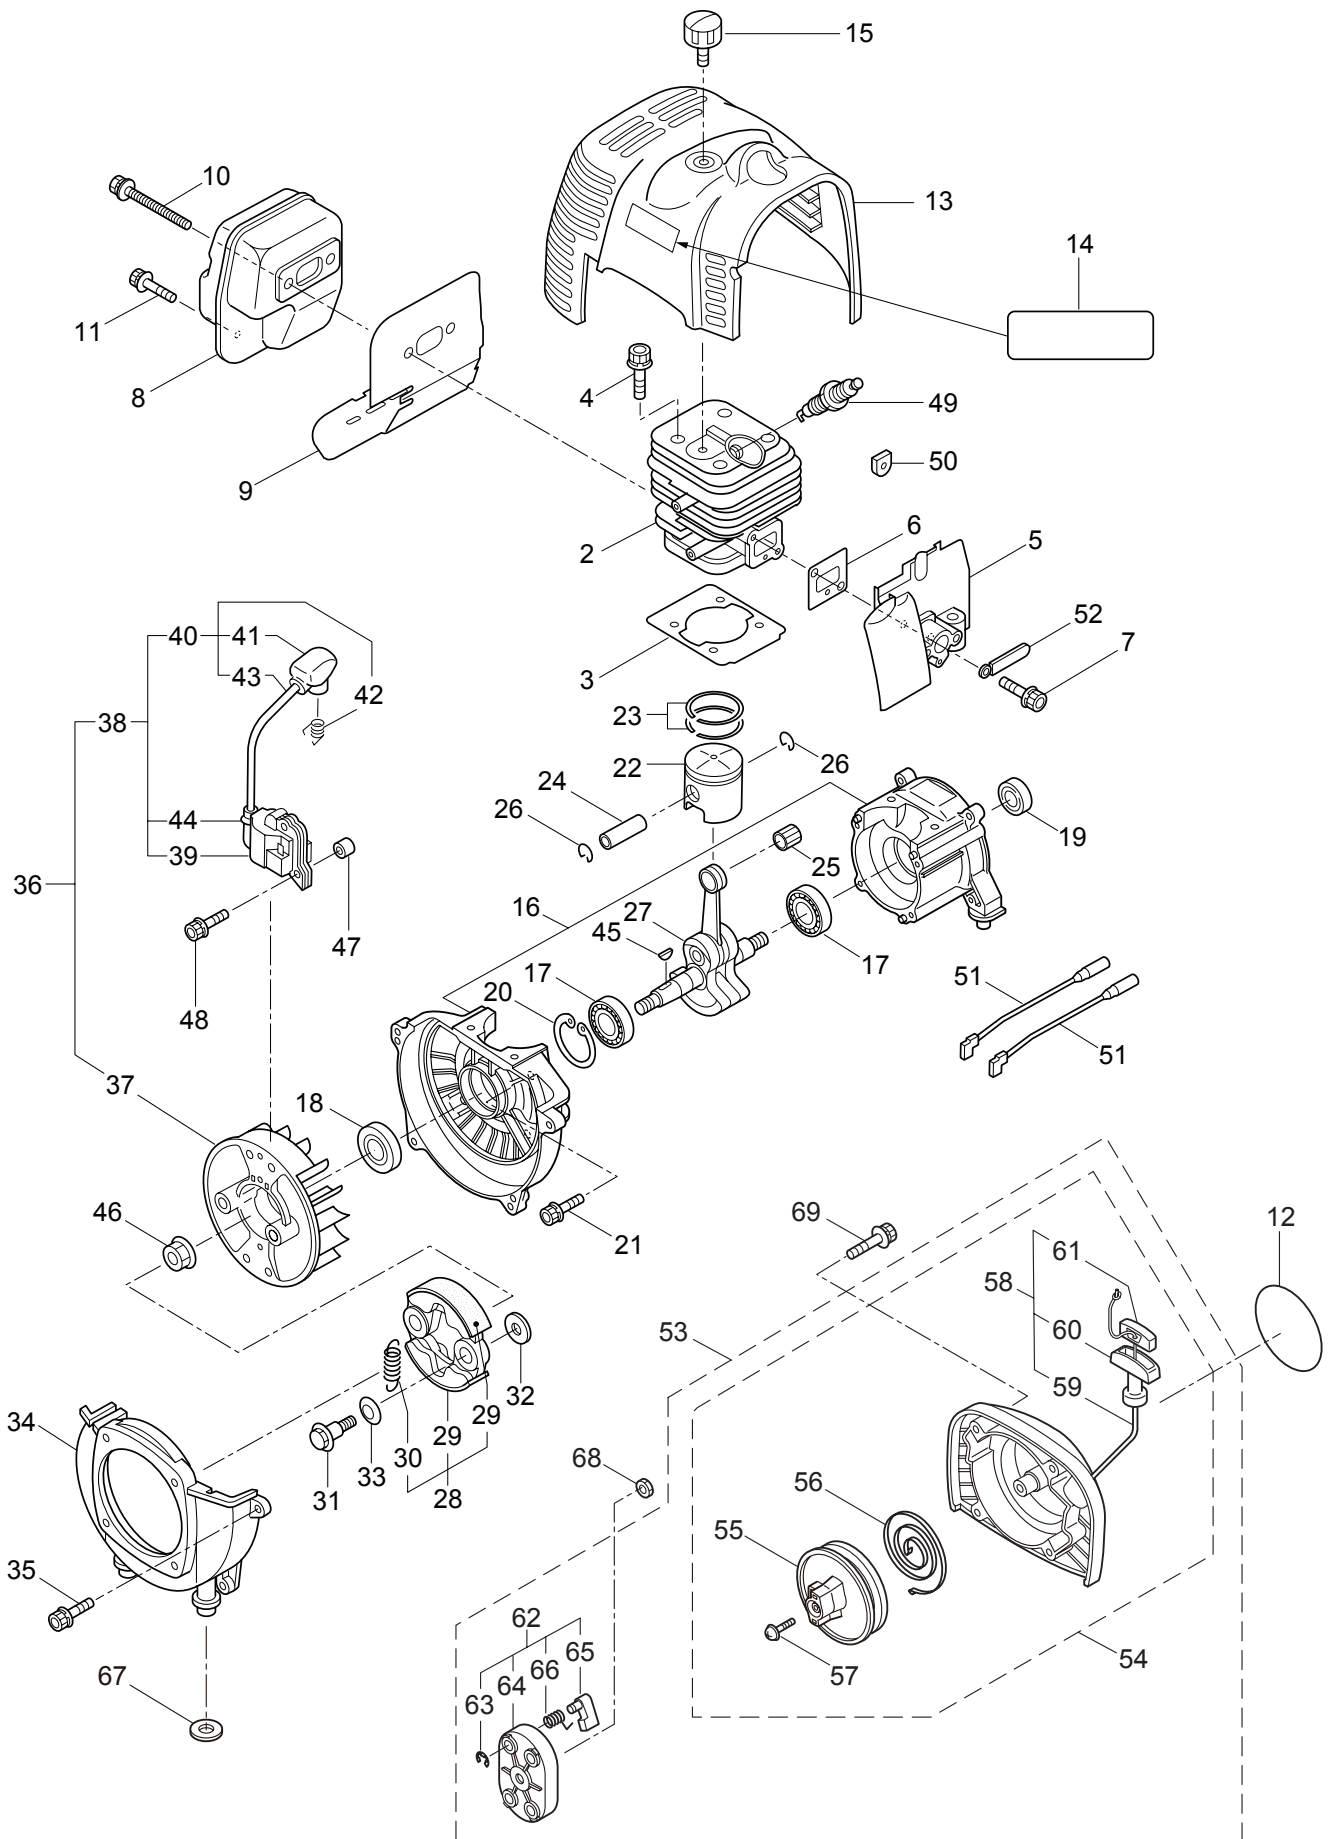

3. BC4321H ENGINE

Ref. No.	Part No.	Part Name	Q'ty	Remarks
3-1	858496	Engine	1	NE420TH/05
3-2	282257	Cylinder	1	New gasket required
3-3	282259	Gasket	1	
3-4	261612	Cap Screw	4	M5x30
3-5	282261	Insulator	1	New gasket required
3-6	282262	Gasket	1	
3-7	267290	Cap Screw	2	M5x20
3-8	282264	Muffler Comp.	1	
3-9	282271	Gasket	1	
3-10	266713	Cap Screw	2	M5x60
3-11	283315	Screw	1	M5x12W-12
3-12	286910	Label	1	NE420
3-13	282274	Top Cover	1	
3-14	286912	Label	1	
3-15	262556	Knob	1	
3-16	282277	Crankcase	1	
3-17	262658	Bearing	2	#6202C3
3-18	262660	Oil Seal	1	TC15357
3-19	262565	Oil Seal	1	ISCD15257
3-20	012380	Snap Ring	1	#35
3-21	261612	Cap Screw	4	M5x30
3-22	265227	Piston	1	
3-23	262476	Piston Ring	2	(2)Required
3-24	262749	Piston Pin	1	
3-25	262659	Bearing,Needle	1	KTV111414EG01B2
3-26	262479	Clip,Piston Pin	2	
3-27	283038	Crankshaft/Conn.Rod Ass'y	1	
3-28	262577	Clutch Ass'y	1	Incl.29,30
3-29	282624	Clutch Shoe	2	(2)required
3-30	263615	Spring,Clutch	1	
3-31	282321	Cap Screw	2	M8x1.25
3-32	262683	Washer	2	8x22xt1.2
3-33	262682	Wave Washer	2	
3-34	282285	Fan Cover	1	
3-35	261250	Cap Screw	4	M5x20
3-36	282287	Magneto Ass'y	1	Incl.37-44
3-37	282288	Rotor/Fan	1	
3-38	282289	Ignition Coil Ass'y	1	Incl.39-44
3-39	267572	Coil	1	
3-40	282290	Spark Plug Wire Ass'y	1	Incl.41-43
3-41	282292	Plug Boot	1	
3-42	261075	Connector	1	
3-43	282291	Spark Plug Wire	1	
3-44	261072	Cap	1	
3-45	261076	Woodruff Key	1	3x10