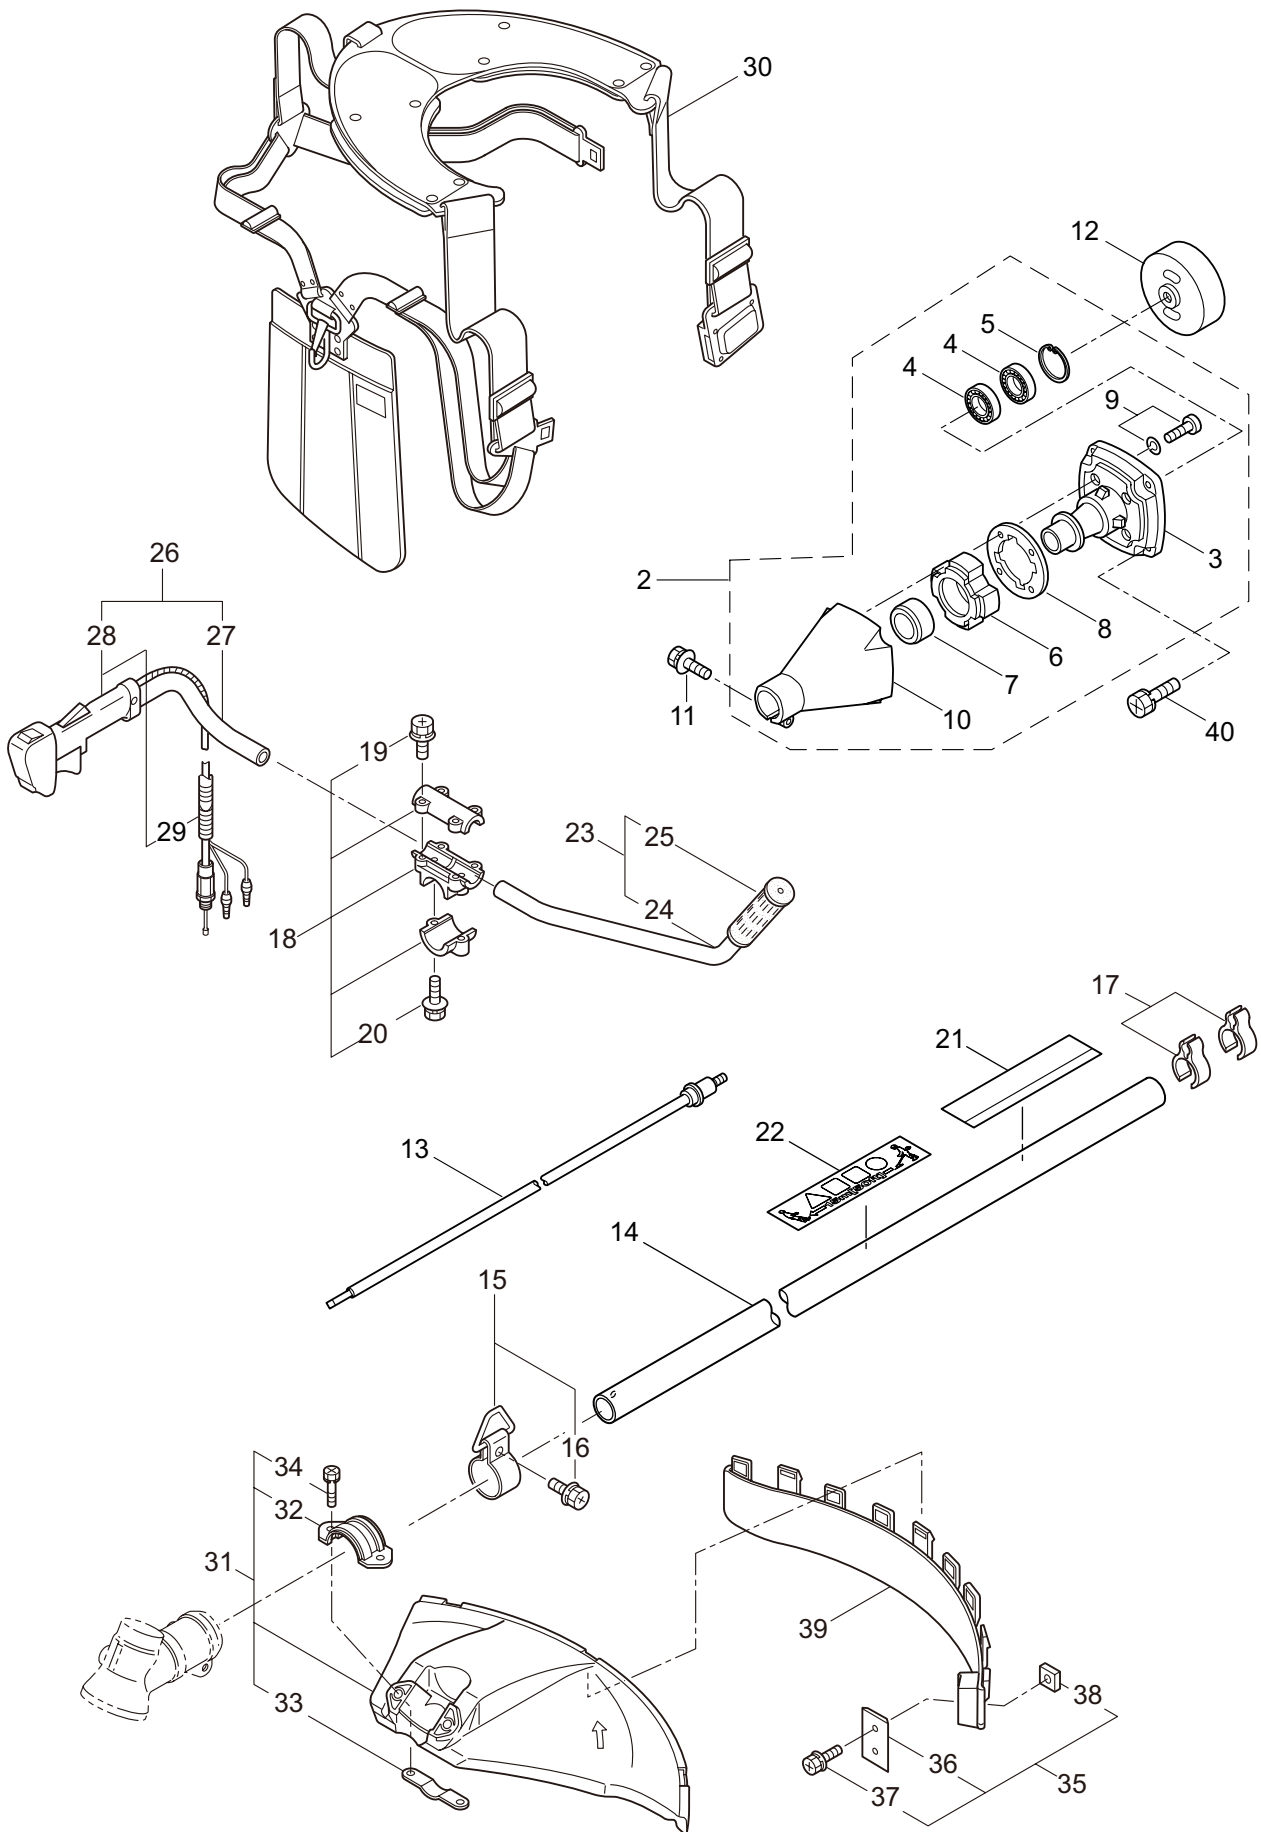

## CONTENTS

1. MAIN BODY .....	1 ~ 2
2. GEARCASE.....	3 ~ 4
3. ENGINE .....	5 ~ 8
4. CARBURETOR, FUEL TANK .....	9 ~ 12

2011. 07.

**MARUYAMA**

P/N 523248

1. BC4321H  
MAIN BODY

Ref. No.	Part No.	Part Name	Q'ty	Remarks
1-1	366032	BC4321H	1	
1-2	228329	Clutch Case Ass'y	1	Incl.3-10
1-3	227729	Bearing Case	1	
1-4	140474	Bearing	2	#6202ZZ
1-5	012380	Snap Ring	1	#35
1-6	217045	Buffer (A)	1	
1-7	217046	Buffer (B)	1	
1-8	217047	Washer	1	
1-9	092033	Screw	4	M5x15
1-10	227728	Driveshaft Tube Adapter	1	
1-11	092556	Bolt	1	M6x30
1-12	211203	Clutch Drum	1	
1-13	217897	Driveshaft Ass'y	1	
1-14	217900	Driveshaft Tube	1	
1-15	217850	Hanging Bracket Ass'y	1	Incl.16
1-16	092548	Bolt	1	M5x15
1-17	219161	Wire Guide	2	
1-18	217638	Bracket Ass'y	1	Incl.19,20
1-19	092554	Bolt	4	M6x25
1-20	092556	Bolt	2	M6x30
1-21	231810	Label	1	BC4321H
1-22	213750	Label	1	Caution
1-23	228398	Handle Ass'y-Left	1	Incl.24,25
1-24	228399	Handle (A)	1	
1-25	226512	Grip	1	
1-26	229074	Handle Ass'y-Right	1	Incl.27,28
1-27	228401	Handle (B)	1	
1-28	229005	Throttle Trigger	1	Incl.29
1-29	229026	Wire Ass'y	1	
1-30	998384	Full Support Harness	1	
1-31	228303	Safety Cover Ass'y	1	Incl.32-34
1-32	223179	Bracket	1	
1-33	223180	Threaded Bracket	1	
1-34	092555	Bolt	2	M6x30
1-35	230789	String Cutter Ass'y	1	Incl.36-38
1-36	230747	String Cutter	1	
1-37	817002	Bolt	1	M5x20
1-38	228325	Nut	1	
1-39	230748	Cover Extention	1	
1-40	092552	Bolt	4	M6x20