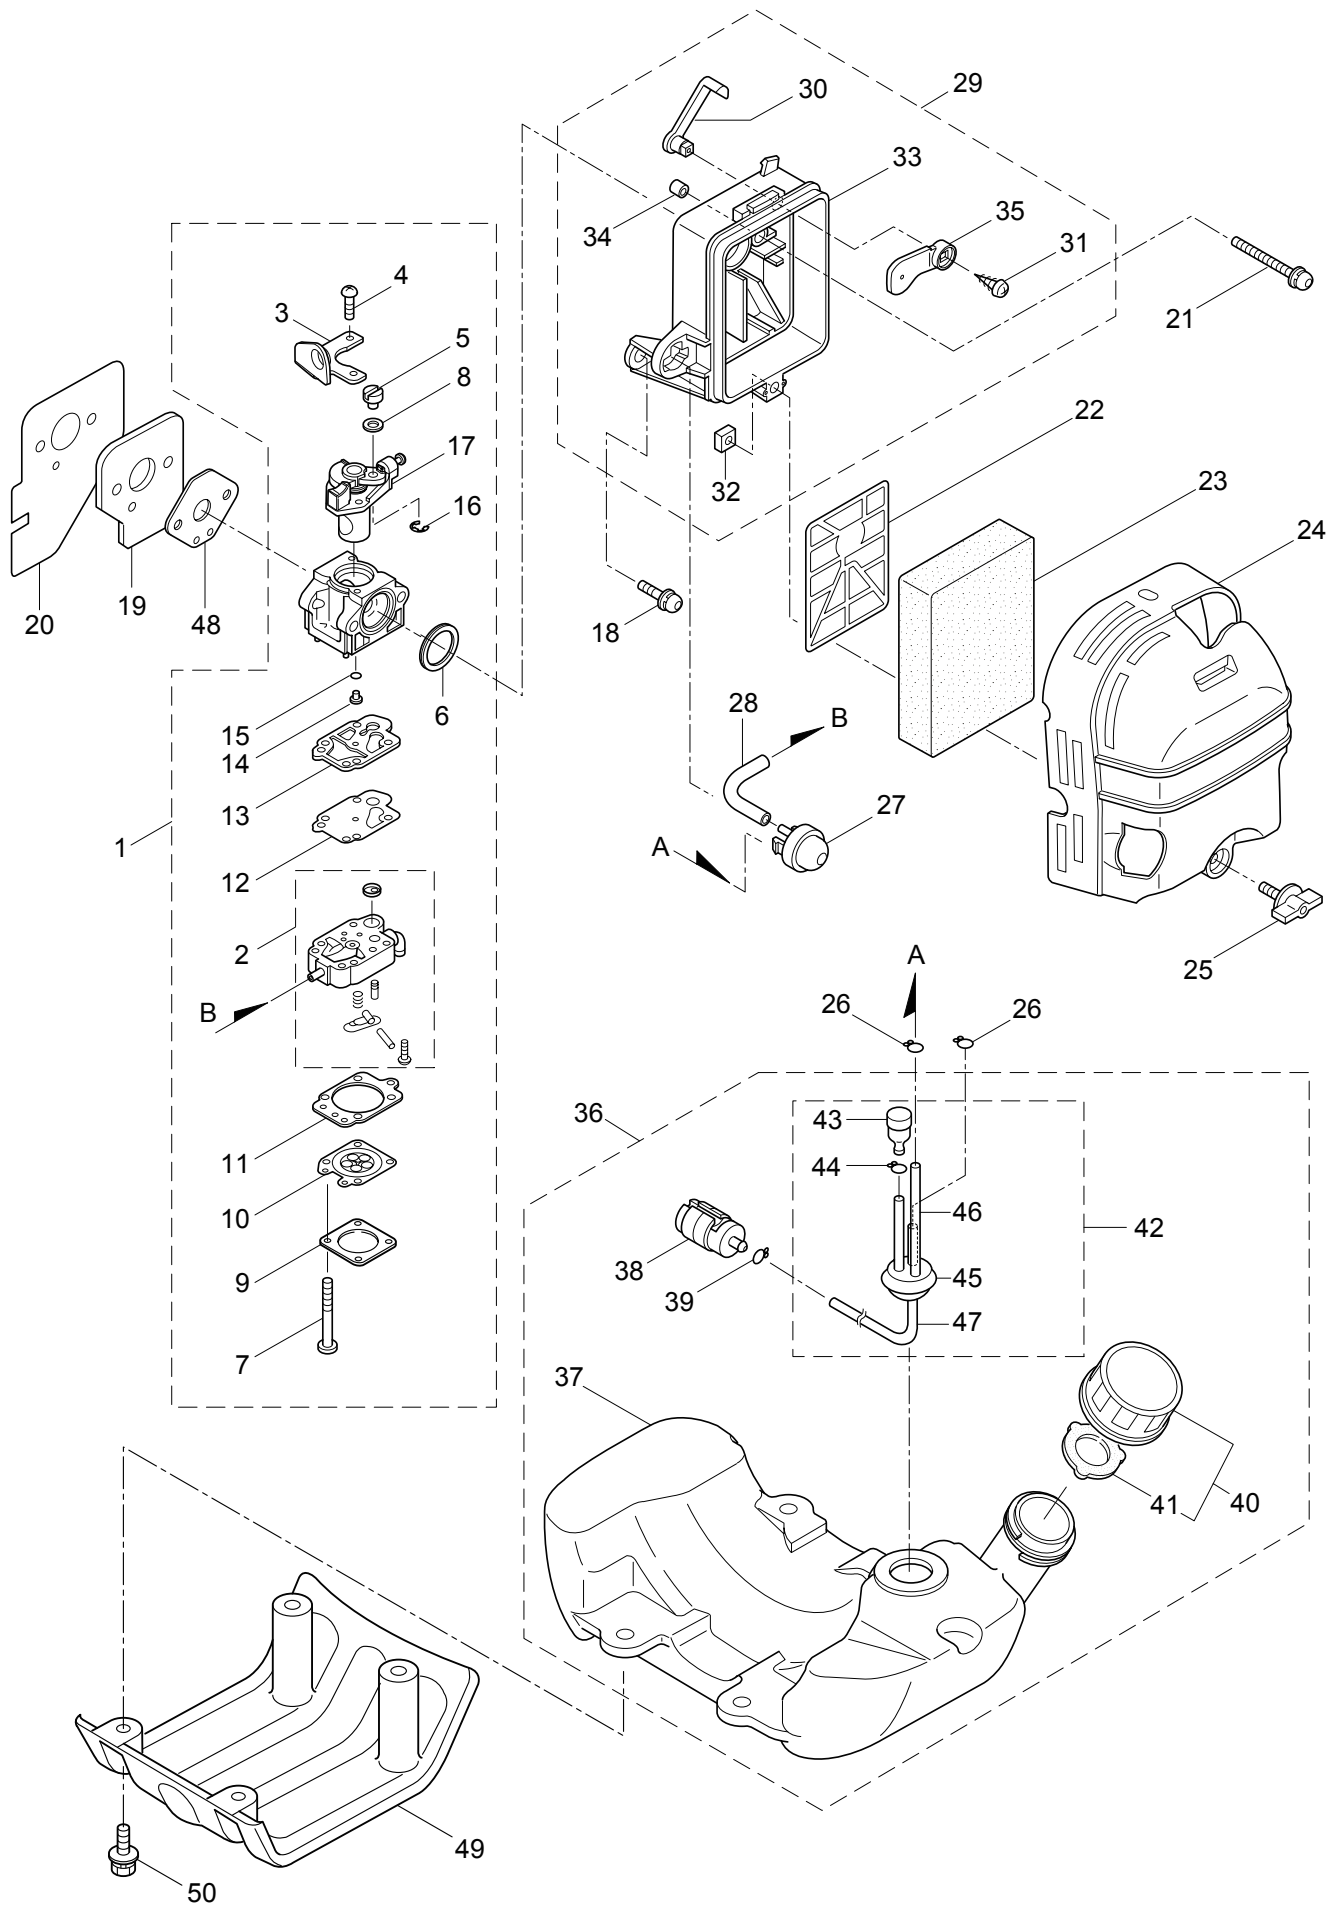

4. BC4321H
CARBURETOR, FUEL TANK

Ref. No.	Part No.	Part Name	Q'ty	Remarks
4-1	284109	Carburetor Ass'y	1	Incl.2-17 New gasket required
4-2	283124	Pump Body	1	
4-3	264677	Bracket	1	
4-4	261875	Screw	2	
4-5	261658	Swivel	1	
4-6	261657	Packing	1	
4-7	263737	Screw	4	
4-8	264678	Washer	1	
4-9	263726	Cover Plate	1	
4-10	283905	Diaphragm, Meterring	1	
4-11	263727	Gasket	1	
4-12	262994	Diaphragm,Fuel Pump	1	
4-13	282576	Gasket	1	
4-14	283125	Main Jet	1	
4-15	261871	O-Ring	1	
4-16	261876	E-Ring	1	
4-17	287728	Throttle Valve	1	
4-18	264807	Cap Screw	1	M5x16
4-19	283086	Divider	1	
4-20	283087	Gasket	1	
4-21	262720	Cap Screw	2	M5x55
4-22	282481	Plate	1	
4-23	282306	Element	1	
4-24	282307	Cleaner Cover	1	
4-25	281438	Knob	1	
4-26	261117	Clip	2	
4-27	282299	Pump	1	
4-28	282512	Fuel Pipe	1	
4-29	282302	Case Ass'y	1	Incl.30-35
4-30	282305	Lever	1	
4-31	269032	Screw	1	
4-32	269423	Nut	1	
4-33	282303	Case Body	1	
4-34	282484	Sleeve	3	
4-35	282304	Valve	1	
4-36	283487	Fuel Tank Ass'y	1	Incl.37-47
4-37	282310	Fuel Tank	1	
4-38	267328	Fuel Filter Ass'y	1	
4-39	261117	Clip	1	
4-40	281565	Fuel Tank Cap Ass'y	1	Incl.41
4-41	269377	Gasket	1	
4-42	282312	Fuel Pipe Ass'y	1	Incl.43-47
4-43	261590	Breather	1	
4-44	261117	Clip	1	
4-45	268065	Grommet	1