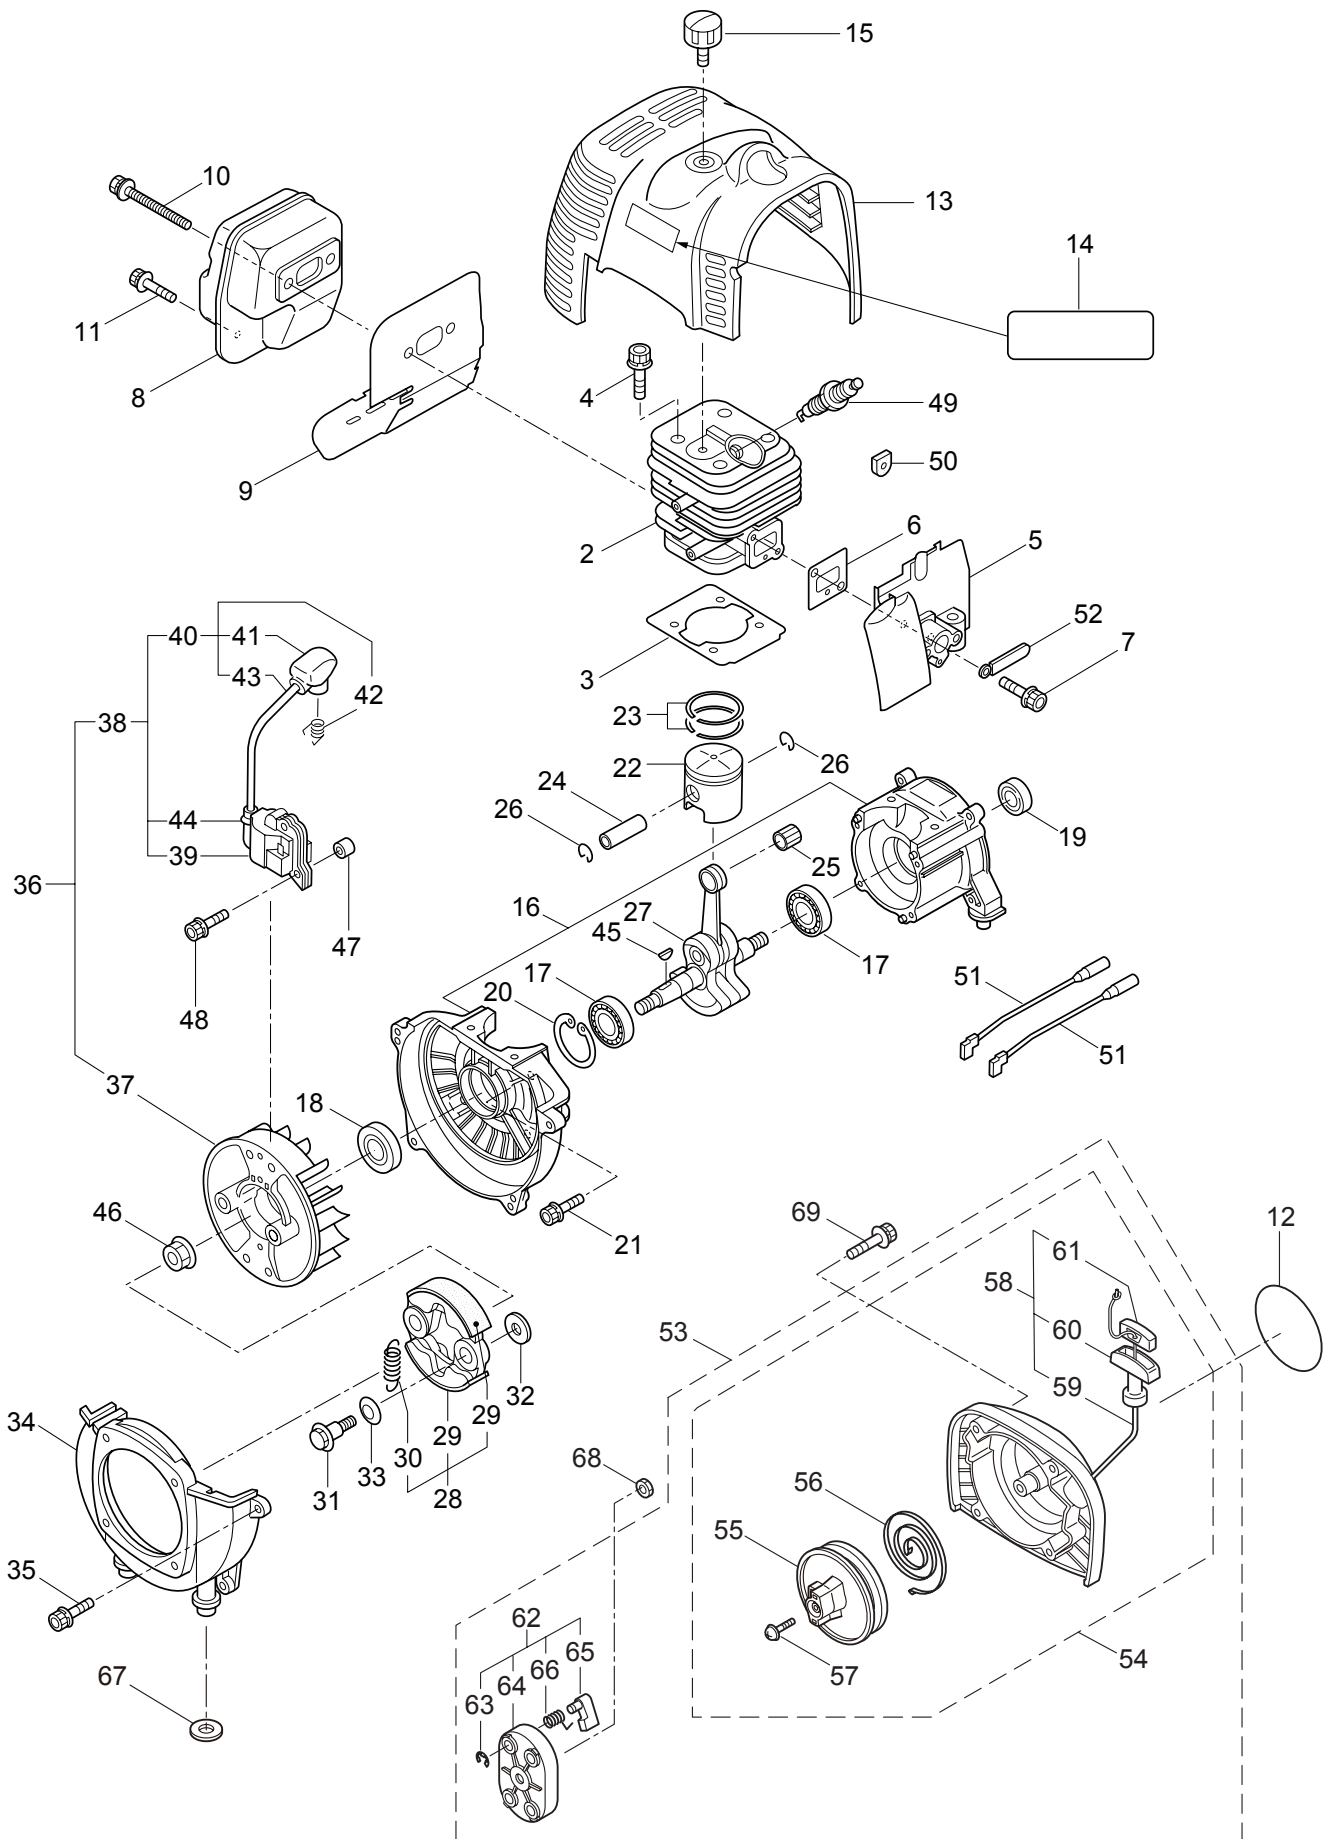

3. BC4321H
ENGINE

Ref. No.	Part No.	Part Name	Q'ty	Remarks
3-46	262731	Nut,Rotor	1	M10
3-47	280381	Spacer	2	
3-48	261256	Cap Screw	2	M4x25
3-49	261200	Spark Plug	1	NGK BPM6Y
3-50	281172	Grommet	1	
3-51	267492	Lead	2	130L
3-52	264588	Clamp	1	
3-53	285674	Recoil Starter Ass'y	1	Incl.54-66
3-54	285675	Starter Ass'y	1	Incl.55-61
3-55	285676	Reel	1	
3-56	280995	Spiral Spring	1	
3-57	281000	Set Screw	1	
3-58	285677	Starter Rope Ass'y	1	Incl.59-61
3-59	285678	Starter Rope	1	
3-60	262633	Starter Grip	1	
3-61	262981	Cap	1	
3-62	285679	Starter Pulley Ass'y	1	Incl.63-66
3-63	262638	E-Ring	2	
3-64	285680	Starter Pulley	1	
3-65	285681	Pawl	2	
3-66	285682	Return Spring	2	
3-67	285735	Packing	4	
3-68	285736	Nut	1	M8
3-69	261607	Cap Screw	4	M5x16